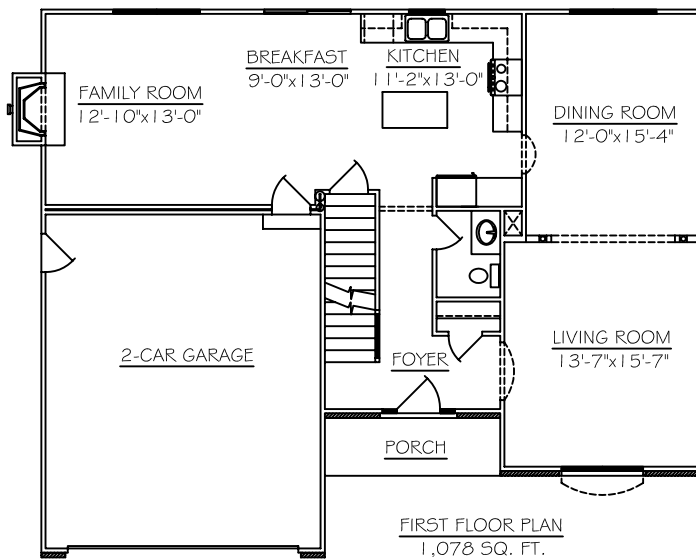

"THE EVANSTON"

FRONT ELEVATION

Contact Information
Office: (309)662-1133
Ed Neaves: (309)261-3724
www.stellehomes.com