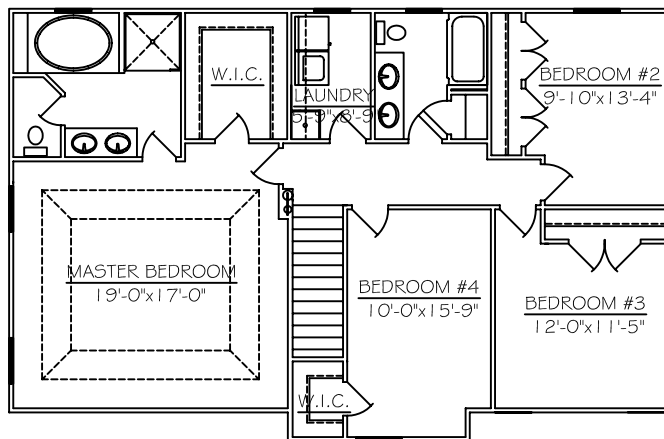

"THE EVANSTON"

FRONT ELEVATION

Contact Information
Office: (309)662-1133
Ed Neaves: (309)261-3724
www.stellehomes.com