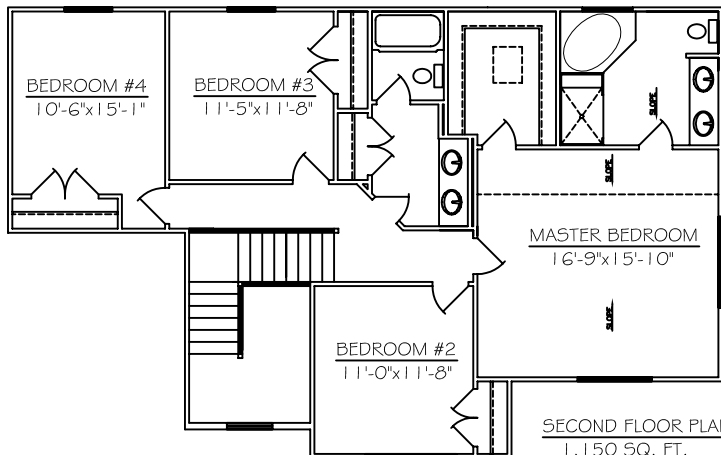

# "THE DOVER III"

FRONT ELEVATION

Contact Information  
Office: (309)662-1133  
Ed Neaves: (309)261-3724  
www.stellehomes.com