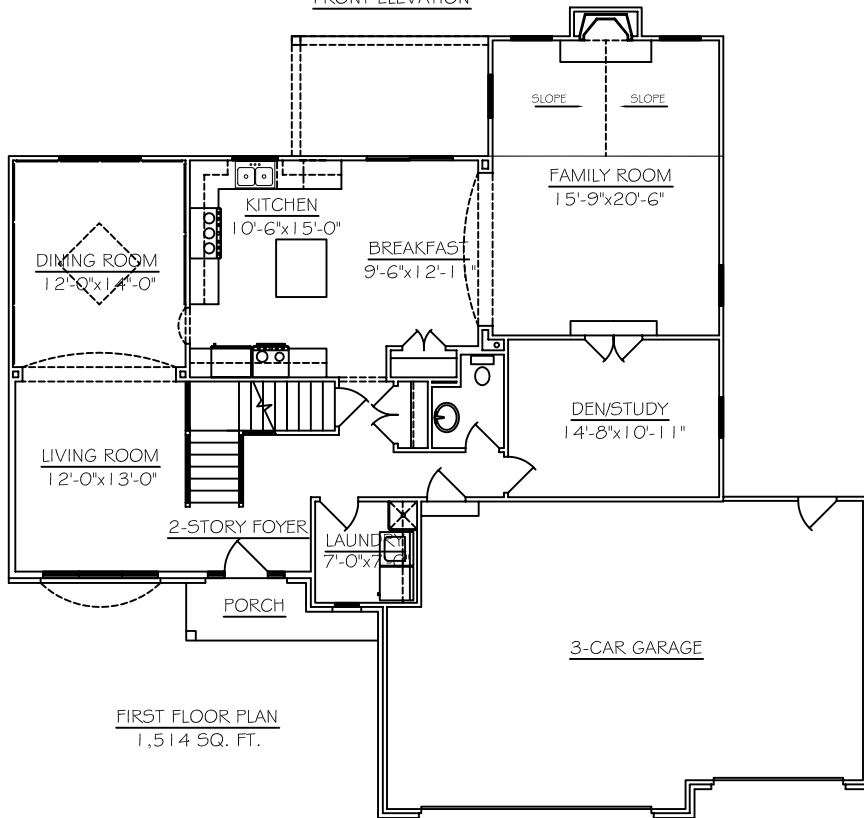

# "THE DOVER III"

FRONT ELEVATION

Contact Information  
Office: (309)662-1133  
Ed Neaves: (309)261-3724  
www.stellehomes.com